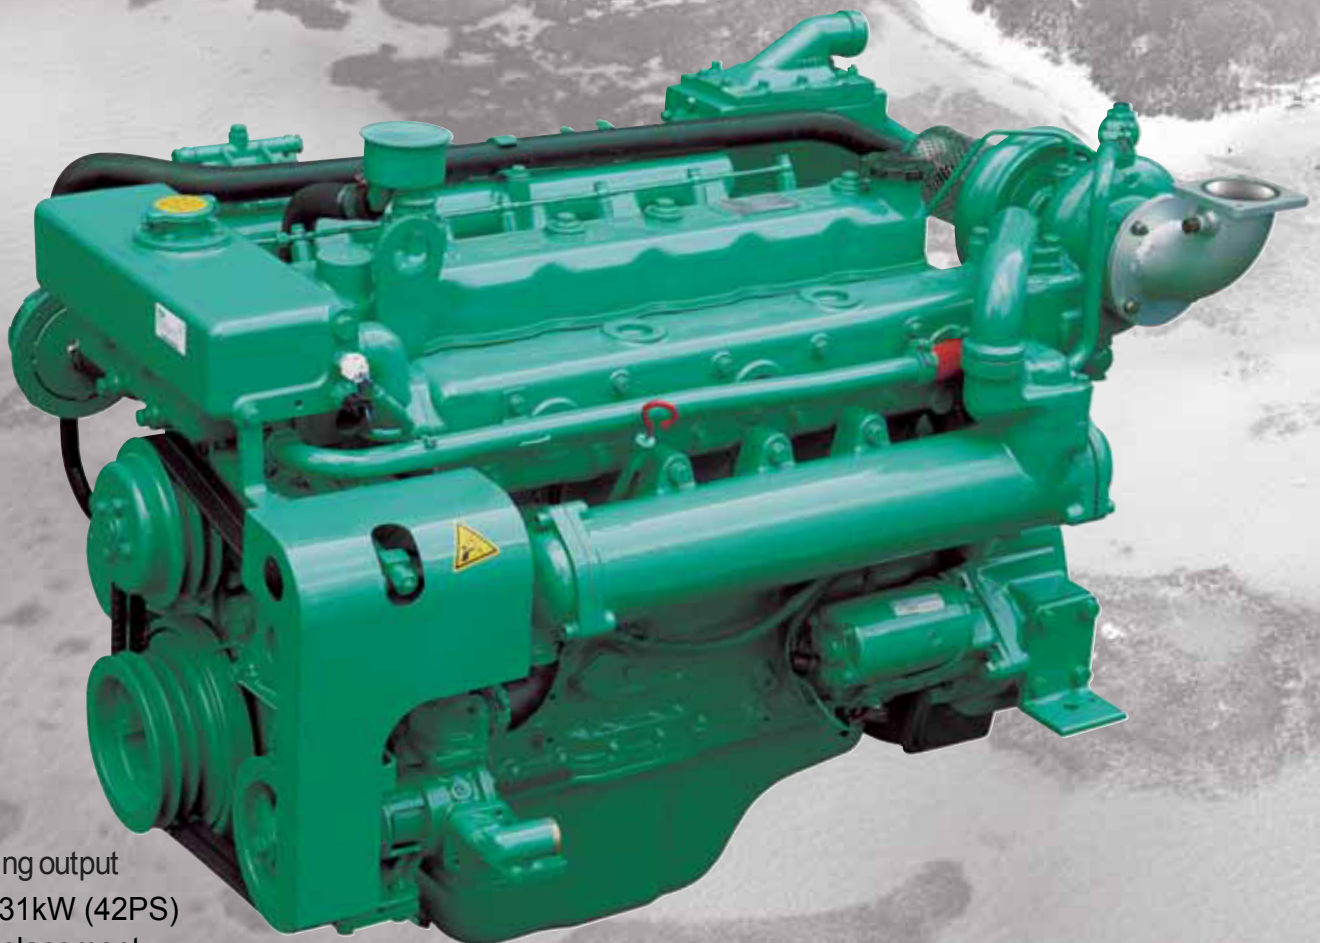

Marine Diesel Engine L066T3

- Compact Design
- Excellent Performance
- Low Fuel Consumption
- Easy Maintenance

- Rating output
31kW (42PS)
- Displacement
5,785cc
- Dimension (L x W x H)
1,352 x 800 x 917mm
Without Reduction Gear

Doosan Infracore
Engine

Main Specification

Model	Units	L066T3	
Engine type		4cycle, V type, direct-injection, water cooled with turbo charger & inter-cooler	
Rating output	PS(kW)/ rpm	42(31)/1,600	
Displacement	cc	5,785	
Cylinder number - bore - stroke	mm	6 - 102 x 118	
Flywheel housing & fly wheel		SAE 1 & 11 1/2	
Low idling rpm	rpm	650 ± 25	
No load max. rpm	rpm	below 1,850	
Compression ratio		19.5 : 1	
Firing order		1 - 5 - 3 - 6 - 2 - 4	
Governor type of injection pump		Mechanical all speed (R.S.V)	
Fuel consumption(only Ref.)@ rated power	g / PS.h	150.5	
Starting system		Electric Starting by starter motor	
Starter motor capacity	V - kW	24 - 4.5	
Alternator capacity	V - A	24 - 45	
Battery	V - Ah	24 - 100	
Cooling system		Indirect sea water cooling with heat exchanger	
Cooling water capacity	Max. / Min. lit	25 / 20	
Fresh water pump type		Centrifugal type, driven by belt	
Sea water pump type		Rubber impeller type driven by belt	
Lubricating oil(Engine)	Pan capacity	lit	Max : 19, Min : 14 (Engine total : 21)
	Pressure	kg/ cm ²	Full : 3.5, Idle : 1.2
Drection of revolution	Crankshaft		Counter clockwise viewed from stern side
Engine Size(L W H)	Without M/ G	mm	1,352 x 800 x 917
Engine dry weight	Without M/ G	kg	535

Marine rating to ISO 3046

Heavy Duty

- Operation hours : unlimited per year, unlimited per day
- Average load application : up to 90%
- Percentages of time at full load : up to 80%
- Typical gearbox ratio : 2.5~6
- * Application : Fishing trawler, Tug boat, Pushing vessel, Cargo boat, Freighter