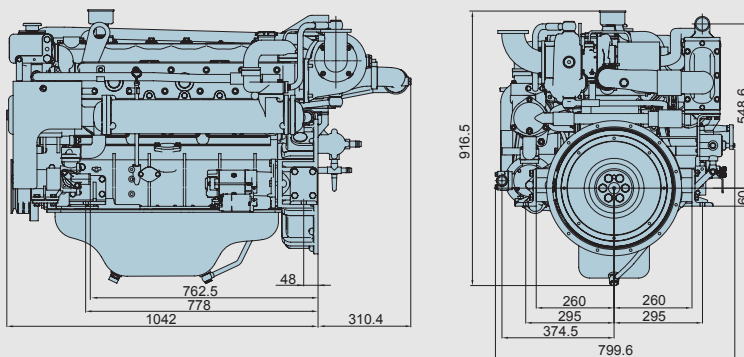

Marine rating to ISO 3046

Heavy Duty

- Operation hours : unlimited per year, unlimited per day
- Average load application : up to 90%
- Percentages of time at full load : up to 80%
- Typical gearbox ratio : 2.5~6
- Application : Fishing trawler, Tug boat, Pushing vessel, Cargo boat, Freighter

Engine Dimension